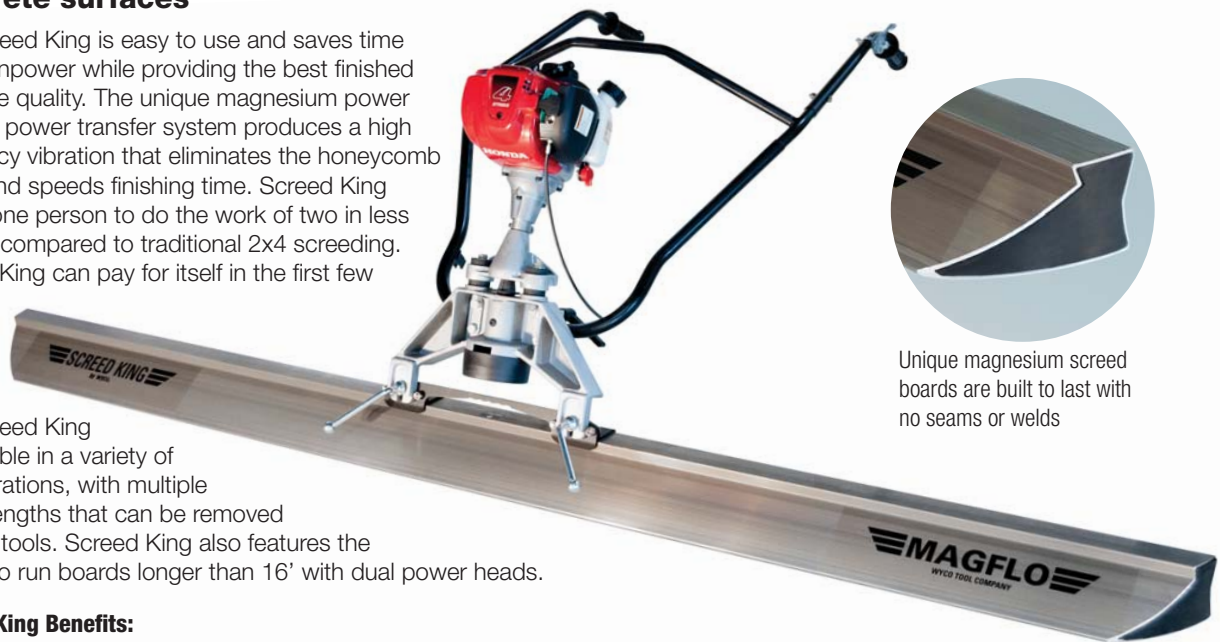

Unique magnesium screed boards are built to last with no seams or welds

Screed Bars (Power Units Sold Separately)

Part #	Ship Weight (lbs.)	Description
WS621400	18	4' Magflo Screed Bar
05	21	5' Magflo Screed Bar
10	24	6' Magflo Screed Bar
15	30	8' Magflo Screed Bar
20	36	10' Magflo Screed Bar
25	44	12' Magflo Screed Bar
30	49	14' Magflo Screed Bar
35	55	16' Magflo Screed Bar
40	59	16' Magflo Screed Bar*
45	64	18' Magflo Screed Bar*
50	69	20' Magflo Screed Bar*

*Includes mounting bracket for second Power Unit

Wyco Tool
Division of Racine Federated Inc.

WYCO is a registered trademark of Racine Federated Inc.
© 2012 Racine Federated Inc.

Form No. 01-SCR-BR-463 1/12
Printed in USA

Jamieson Equipment Company
www.jamiesonequipment.com
toll free 800.875.0280